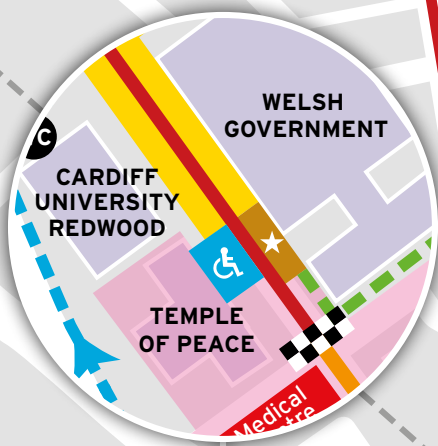

**Key**

- Route
- Finishing Funnel
- Premium Spectator Access
- Spectator Zone
- WC Toilets
- Event Village
- Finish Line
- + Medical
- Baggage & Changing Area
- No Public Access
- Spectator Route
- (Two way access)
- ♿ Disabled Viewing Platform
- i Information Point
- Spectator Crossing

King Edward VII Av.

Corbett Rd

Museum Avenue

A470 North Rd.

City Hall Rd.

Kingsway

Cathays Terrace

Cathays Train Station