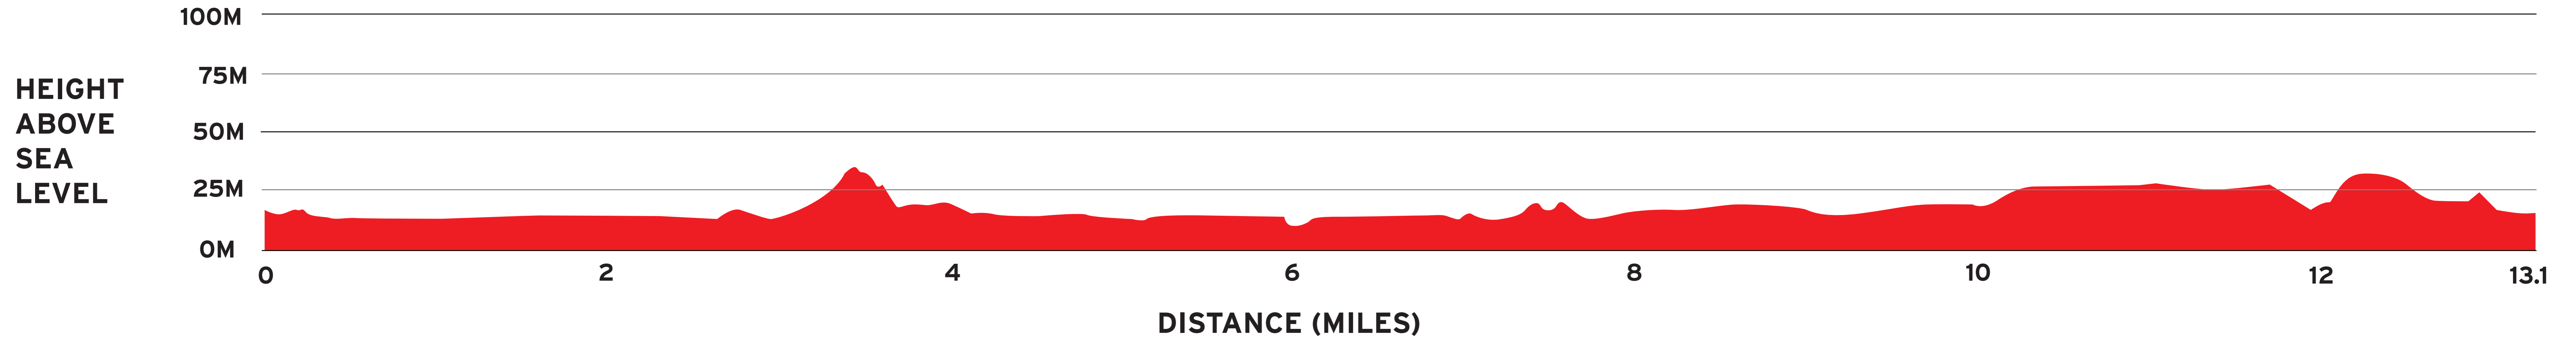

COURSE PROFILE

Maximum Elevation: 35M
Total Elevation Gain: 81M