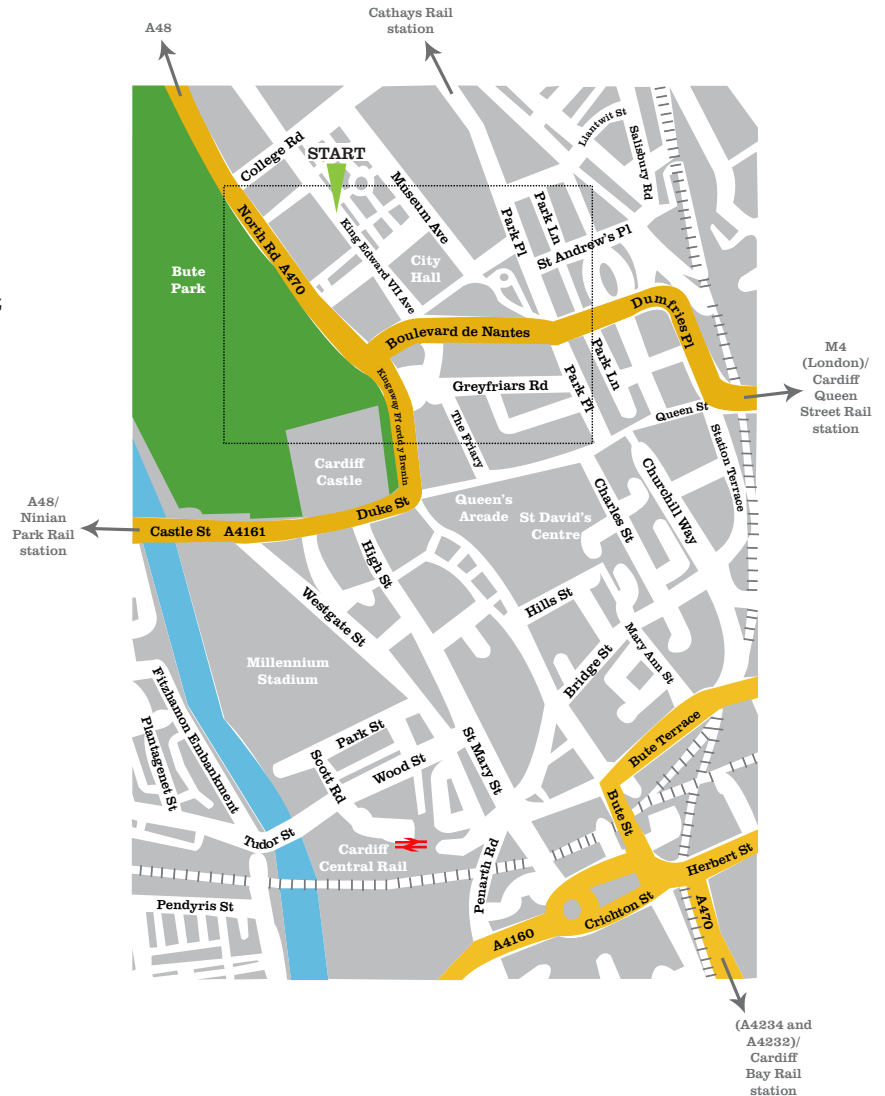

Cardiff Half Marathon

Directions to the Cardiff Half Marathon start line from Cardiff Central station.

- At Cardiff Central station, come out of the main entrance, walk straight ahead, keeping to the right past the shops (this is called Central Square)
- Go to the end of Central Square, about 220m
- Take a right turn into Wood Street and continue for 150m
- Turn left into St Mary Street
- Continue for 500m onto High Street (with Cardiff Castle in front of you)
- At the end of High Street turn right onto Duke Street (with Cardiff Castle on your left)
- After 100m this road bears left onto Kingsway Ffordd y Brenin
- Stay on the road for a further 250m before turning right onto Boulevard de Nantes
- After a short distance, take the first left onto King Edward VII Avenue, and you're there.